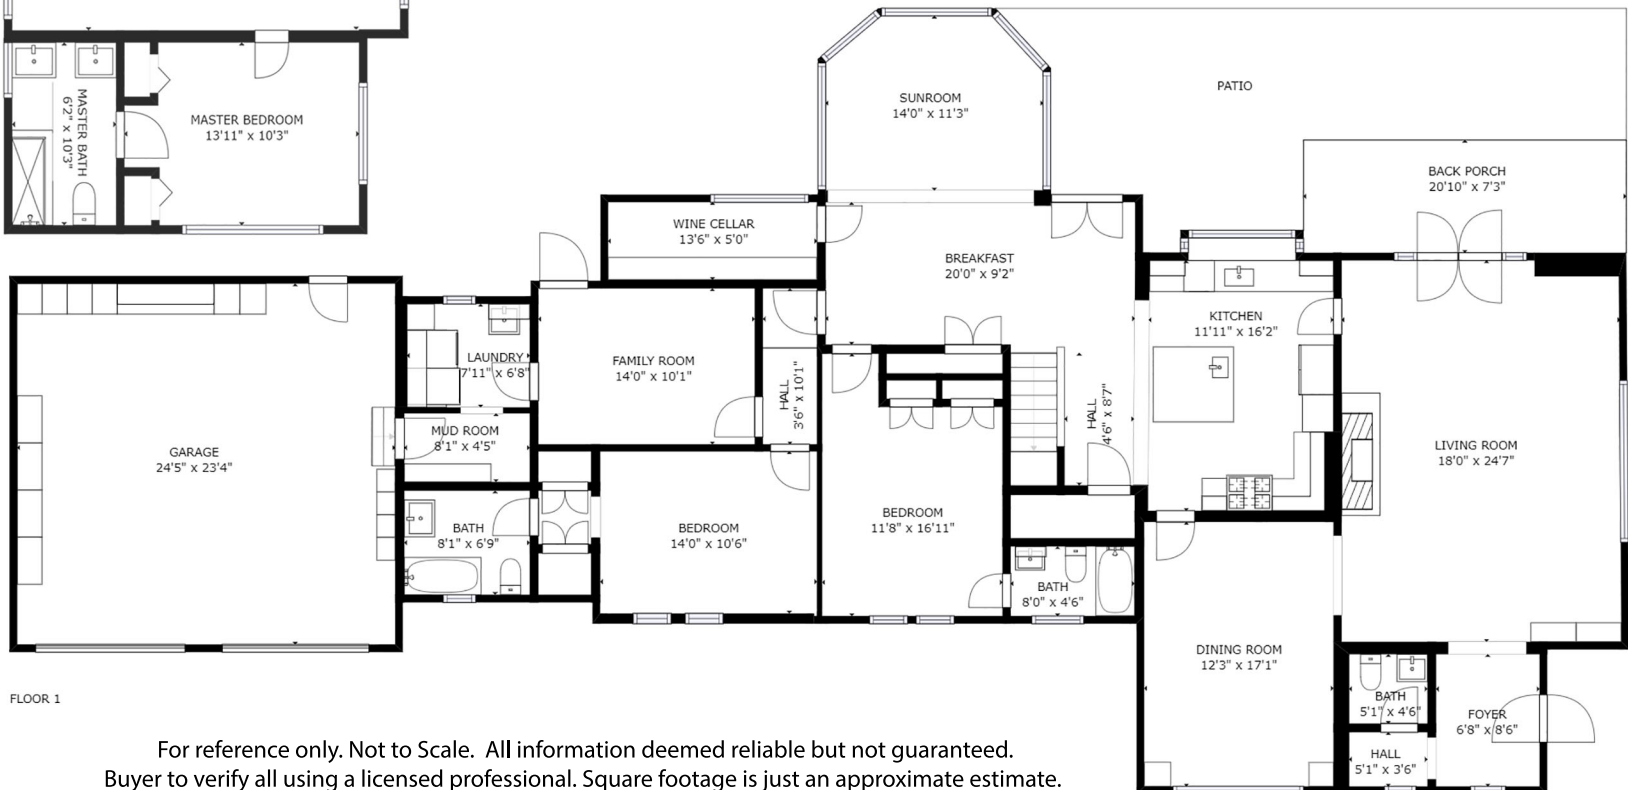

# 1166 Summit Road, Montecito, CA 93108

3 BEDROOM 3.5 BATH MAIN HOUSE - APPROX. 3,333 SQ.FT.  
2 BEDROOM 2 BATH GUEST HOUSE - APPROX. 720 SQ.FT.

## U[PPER LEVEL MASTER SUITE MAIN HOUSE

GUEST HIOUSE:

SWIMMING POOL

MAIN HOUSE:

For reference only. Not to Scale. All information deemed reliable but not guaranteed.  
Buyer to verify all using a licensed professional. Square footage is just an approximate estimate.