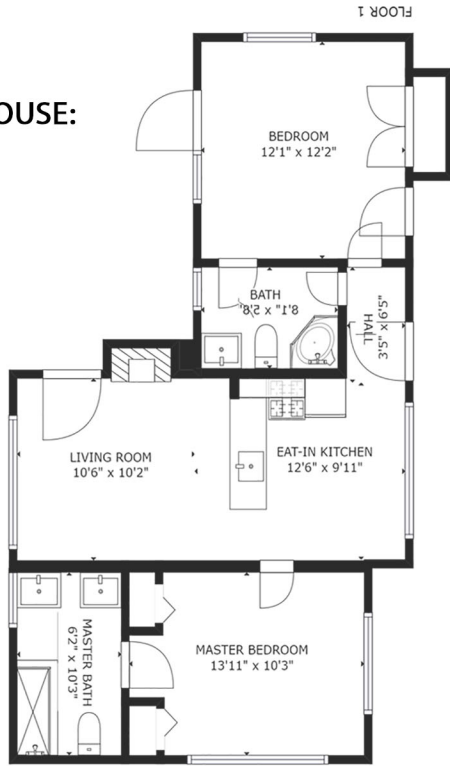

# 1166 Summit Road, Montecito, CA 93108

3 BEDROOM 3.5 BATH MAIN HOUSE - APPROX. 3,333 SQ.FT.  
2 BEDROOM 2 BATH GUEST HOUSE - APPROX. 720 SQ.FT.

## U[PPER LEVEL MASTER SUITE MAIN HOUSE

GUEST HIOUSE:

SWIMMING POOL

MAIN HOUSE:

For reference only. Not to Scale. All information deemed reliable but not guaranteed.  
Buyer to verify all using a licensed professional. Square footage is just an approximate estimate.