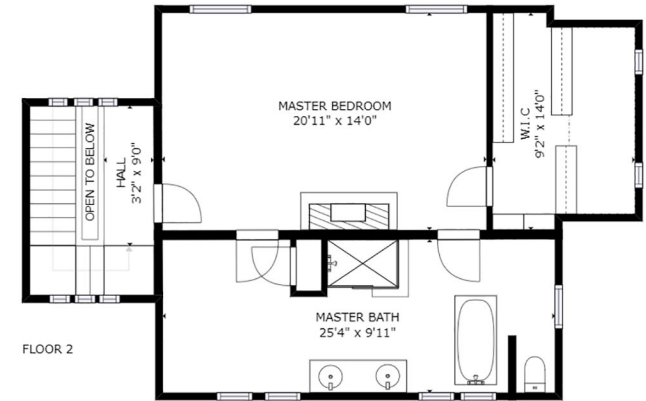

# 1166 Summit Road, Montecito, CA 93108

3 BEDROOM 3.5 BATH MAIN HOUSE - APPROX. 3,333 SQ.FT.  
2 BEDROOM 2 BATH GUEST HOUSE - APPROX. 720 SQ.FT.

## U[PPER LEVEL MASTER SUITE MAIN HOUSE

GUEST HIOUSE:

SWIMMING POOL

MAIN HOUSE:

For reference only. Not to Scale. All information deemed reliable but not guaranteed.  
Buyer to verify all using a licensed professional. Square footage is just an approximate estimate.